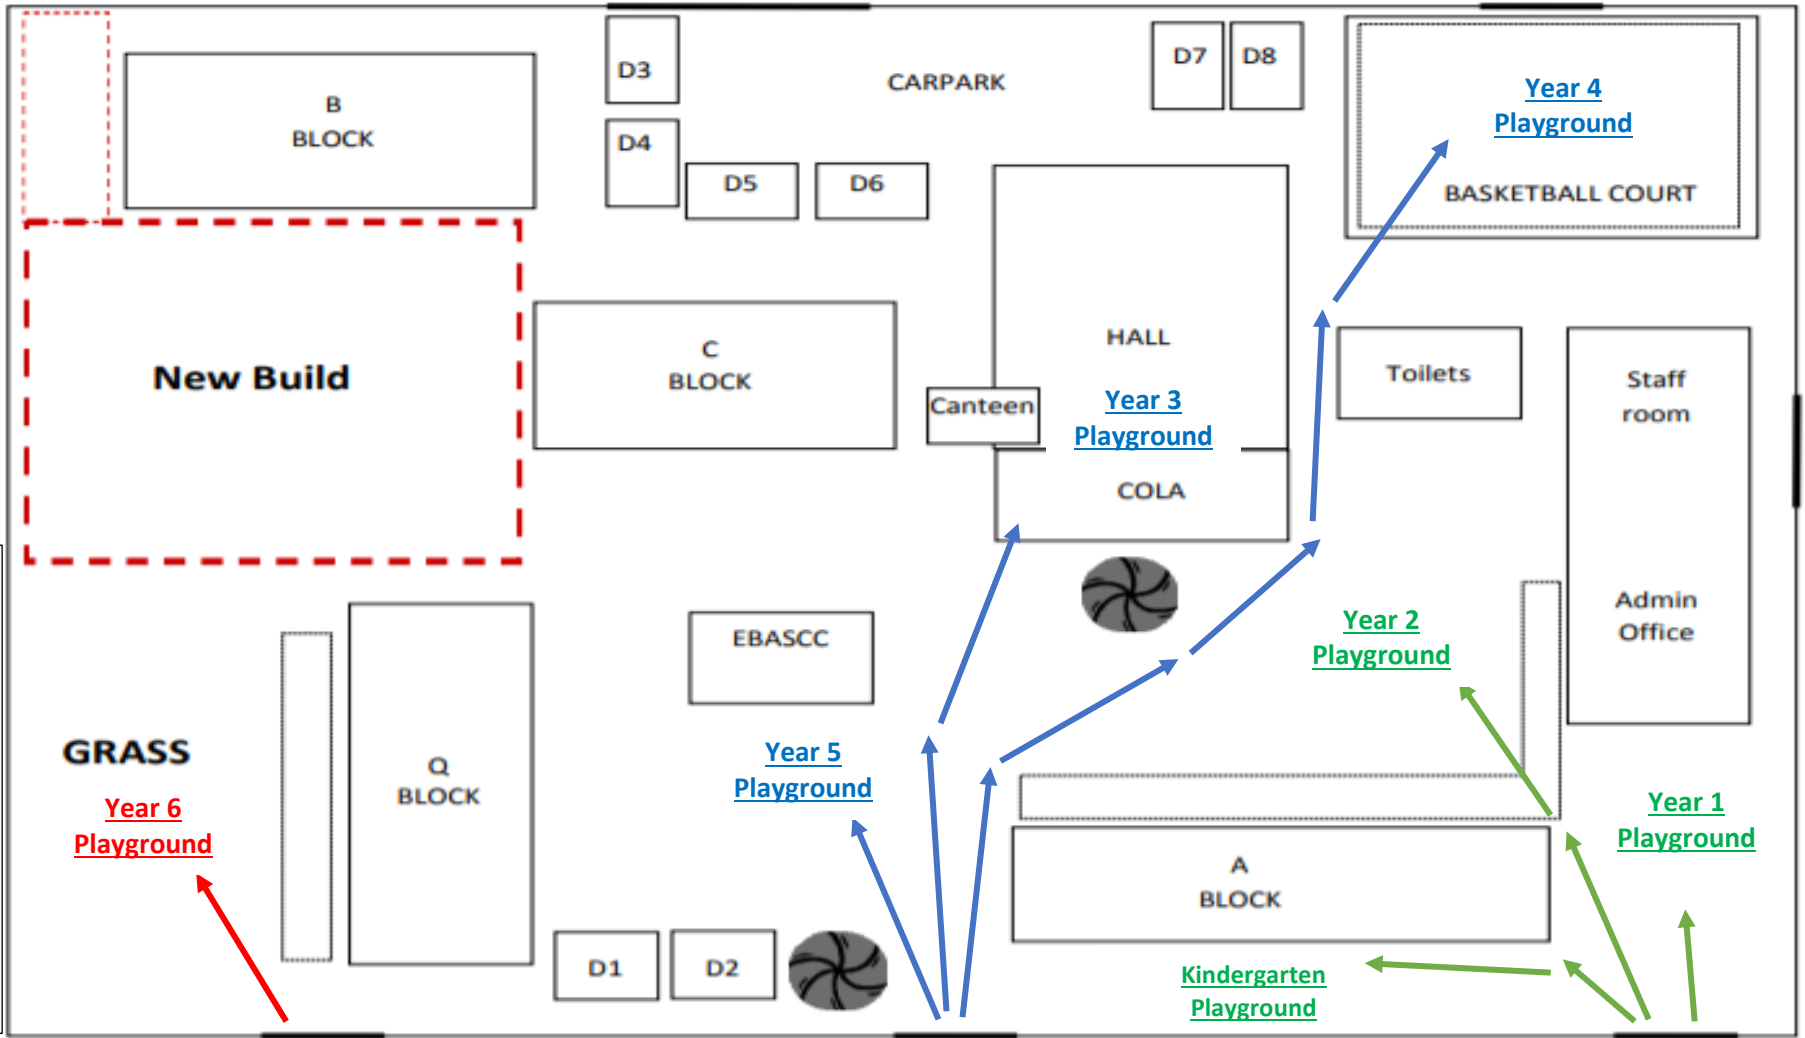

EASTWOOD PUBLIC SCHOOL- MORNING

KEY

→ = Year 6

→ = Year 3, Year 4 and Year 5

→ = Kindergarten, Year 1, Year 2

NO PARENTS WILL BE PERMITTED ONSITE.

PLEASE DROP YOUR CHILD/REN AT THE GATE AND EXIT THE AREA QUICKLY, TO AVOID CONGESTION.

WE THANK YOU FOR YOUR ASSISTANCE.

Gate 3 – Q Block Gate

Gate 2 – Main Gate

Gate 1 – Admin Gate

8:40am – 9:00am	Year 6 To assigned playground
9:00am – 9:10am	Year 6 Straight to classrooms

8:40am – 9:00am	Year 3, Year 4 and Year 5 To assigned playgrounds
9:00am – 9:10am	Year 3, Year 4 and Year 5 Straight to classrooms

8:40am – 9:00am	Kindergarten, Year 1, Year 2 To assigned playgrounds
9:00am – 9:10am	Kindergarten, Year 1, Year 2 Straight to classrooms

ROWE STREET