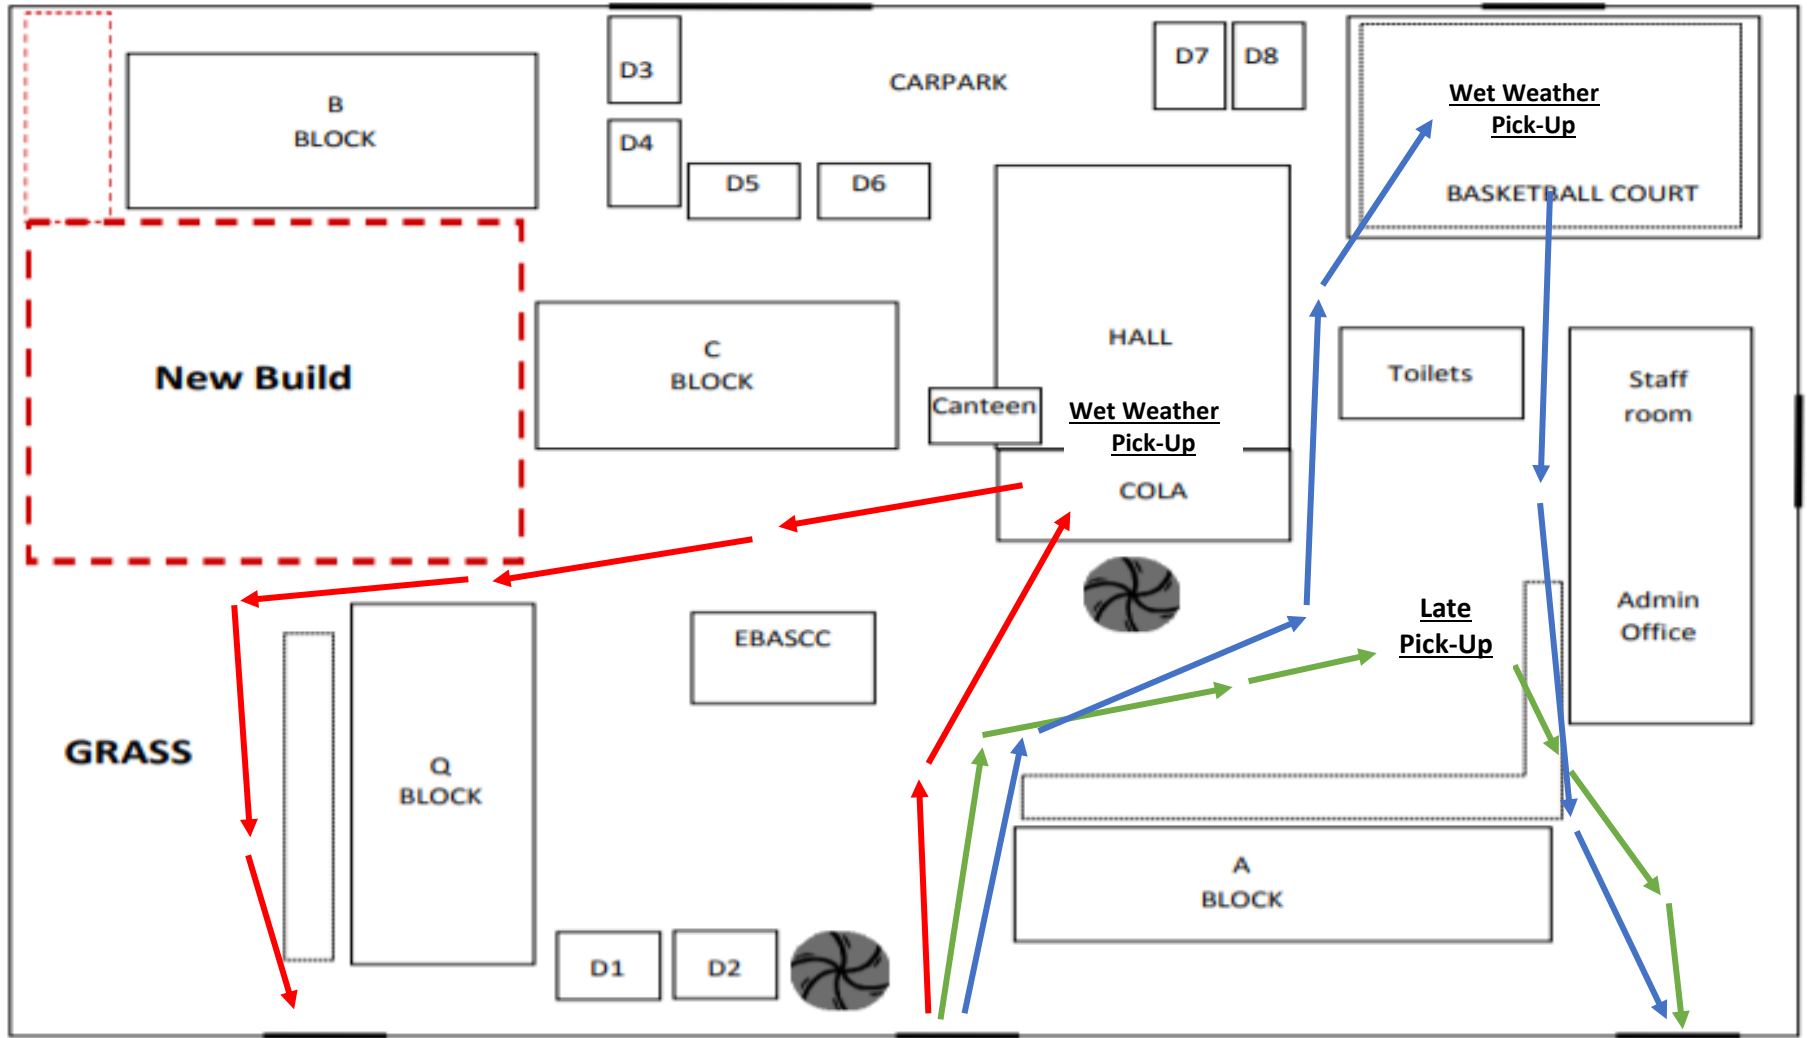

EASTWOOD PUBLIC SCHOOL- AFTERNOON DISMISSAL - WET WEATHER

- KEY**
- = COLA Pick-up
 - = Basketball Court Pick-up
 - = Late Pick-up

Gate 3 – Q Block Gate (Exit Only)

2:40	Year 1
2:50	Year 2
3:00	Year 5
3:10	Year 6

Gate 2 – Main Gate (Entrance Only)

2:40	Kindergarten & Year 1
2:50	Year 3 & Year 2
3:00	Year 4 & Year 5
3:10	Year 6

Gate 1 – Admin Gate (Exit Only)

2:40	Kindergarten
2:50	Year 3
3:00	Year 4