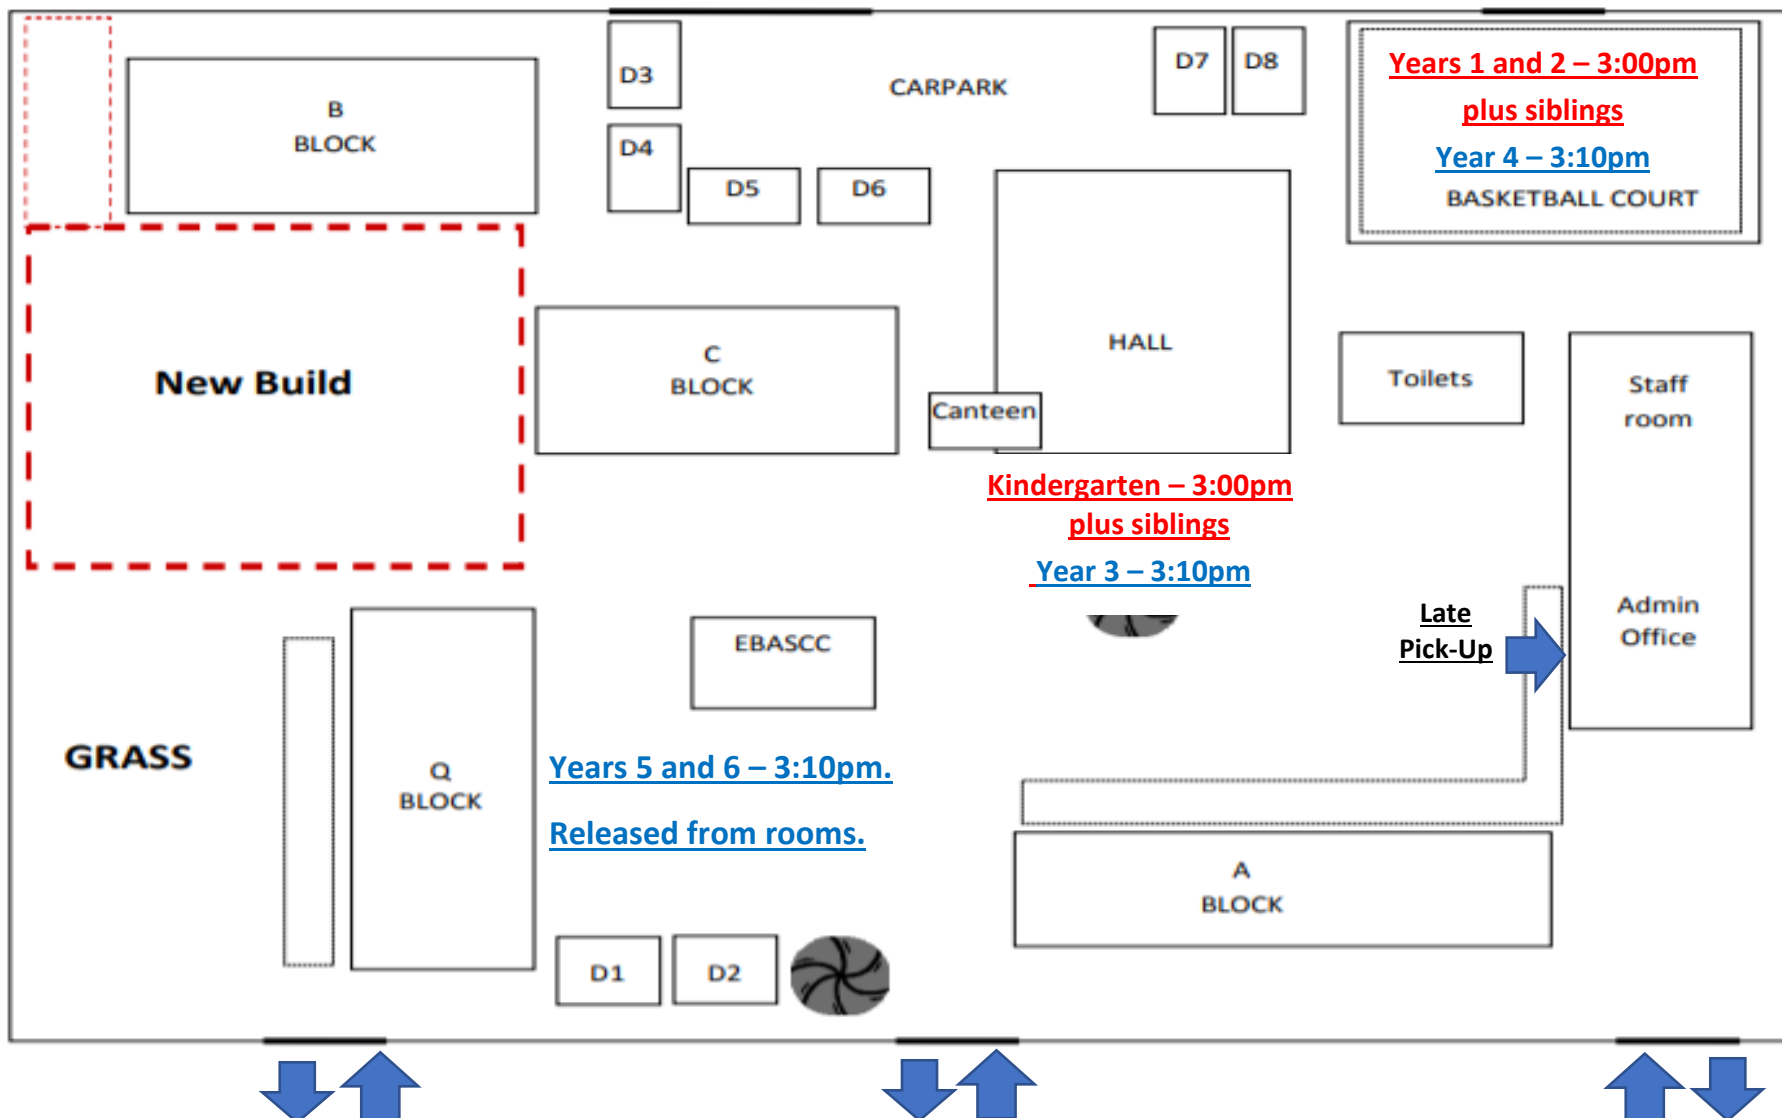

EASTWOOD PUBLIC SCHOOL- AFTERNOON DISMISSAL - WET WEATHER

DISMISSAL TIMES

3:00pm – K-2

3:10pm – 3-6

MASKS

MASKS ARE STILL
REQUIRED
ONSITE UNTIL
FRIDAY 4 MARCH

After this date
they are a
suggested item.

All gates will be used to enter and/or exit the school to pick-up your children in the afternoon.

Please **DO NOT** enter the school grounds until the stated pick-up time.

We will still be staggering the students, but only as a **K-2 Cohort (3:00pm)** and a **3-6 Cohort(3:10pm)**.

Please refer to the map above where to pick up your children from at the specified time.

We ask that you exit the school as soon as possible to avoid congestion and ensure the safety of our students.

The 'Basketball Court' gate can be used as an entrance and exit point.