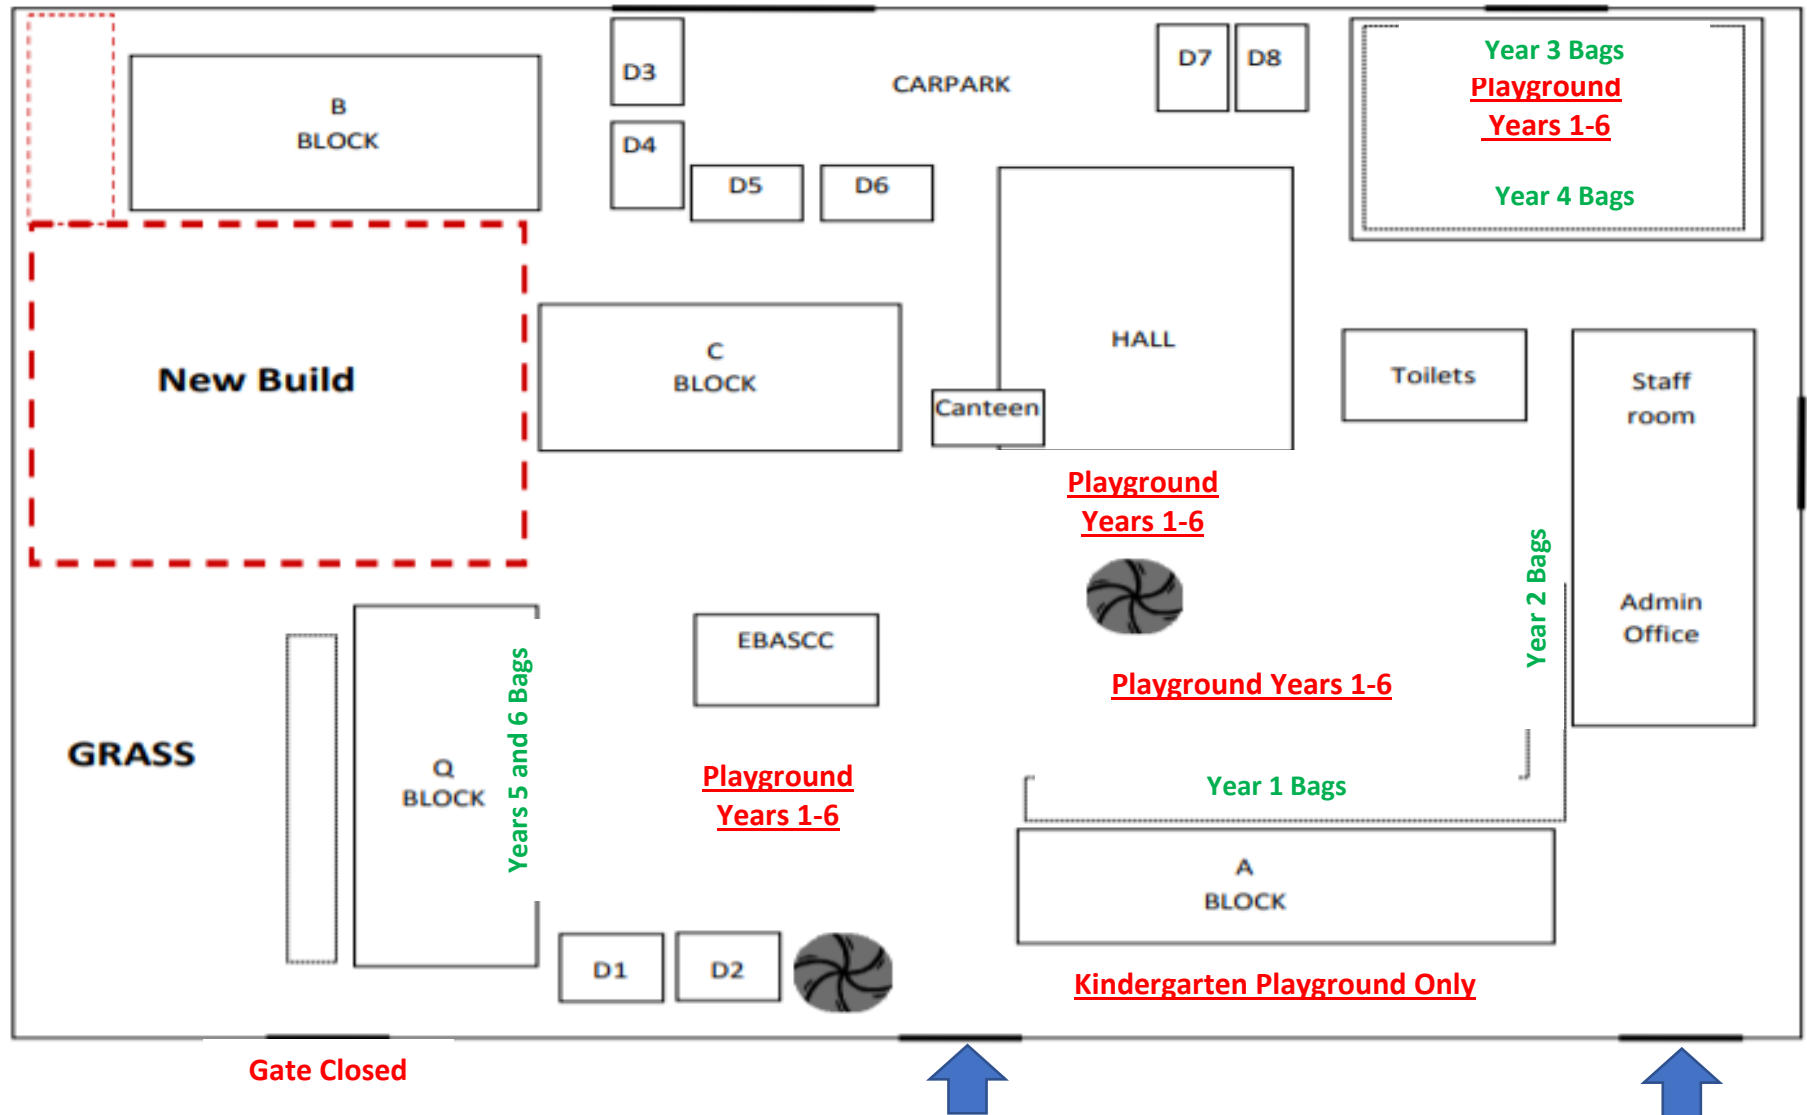

## ARRIVAL TIMES

8:40am – 9:10am

ALL STUDENTS

## MASKS

MASKS ARE STILL  
REQUIRED  
ONSITE UNTIL  
FRIDAY 4 MARCH

After this date  
they are a  
suggested item.

- All gates, except Q Block gate, will be used for students entering the school in the morning.
- We ask that you drop your child off at the gates.
- DO NOT ENTER BEFORE 8:40am, unless dropping your child at EBASC
- This is important to teach your child independence and responsibility. There will be teachers on duty. Once you have dropped your child/ren off we ask that you DO NOT crowd along the footpath.
- Kindergarten will have their own playground. (Indicated above)
- Years 1 – 6 MUST drop their bags in their allocated area and then are free to use the play areas indicated above.