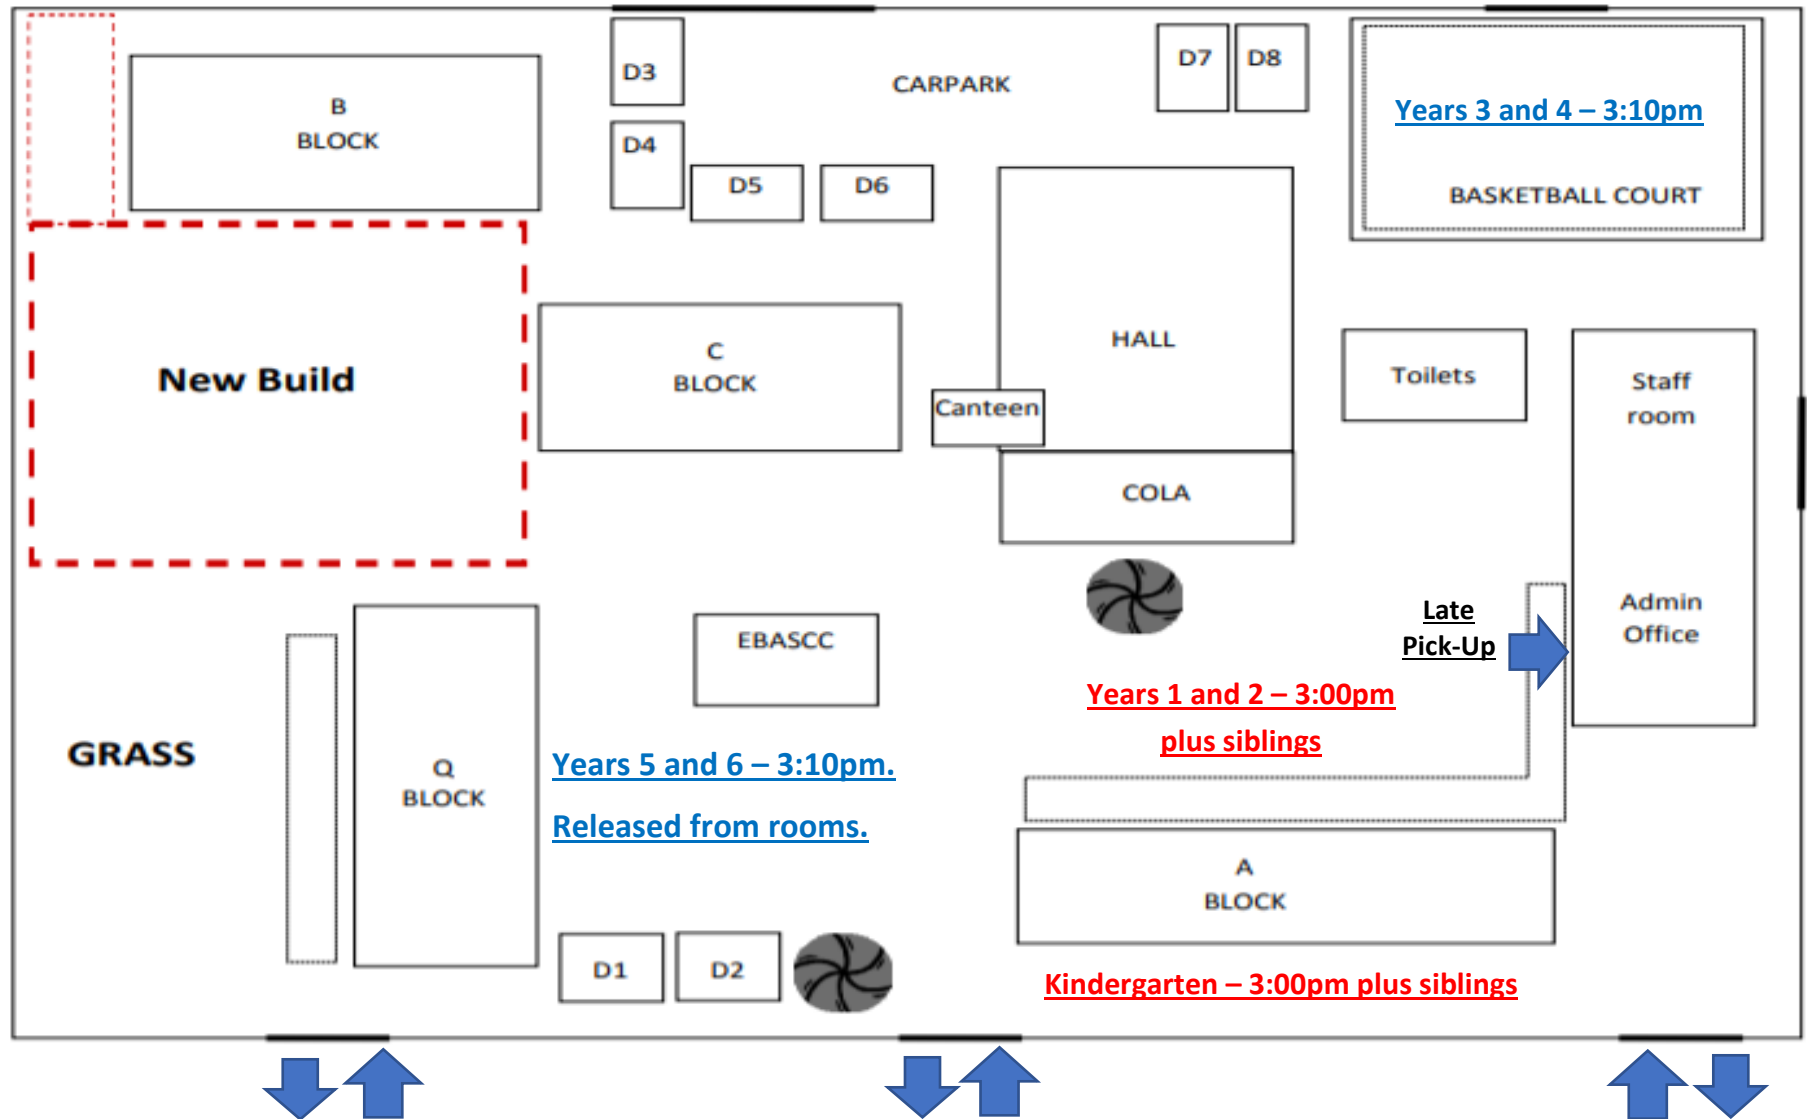

EASTWOOD PUBLIC SCHOOL- AFTERNOON DISMISSAL

DISMISSAL TIMES

3:00pm - K-2

3:10pm - 3-6

MASKS

MASKS ARE STILL
REQUIRED
ONSITE UNTIL
FRIDAY 4 MARCH

After this date
they are a
suggested item.

All gates will be used to enter and/or exit the school to pick-up your children in the afternoon.

Please **DO NOT** enter the school until the stated pick-up time.

We will still be staggering the students, but only as a **K-2 Cohort (3:00pm)** and a **3-6 Cohort(3:10pm)**.

Please refer to the map above where to pick up your children at the specific time.

We ask that you exit the school as soon as possible to avoid congestion and ensure the safety of our students.

The 'Basketball Court' gate can be used as an entrance and exit point.